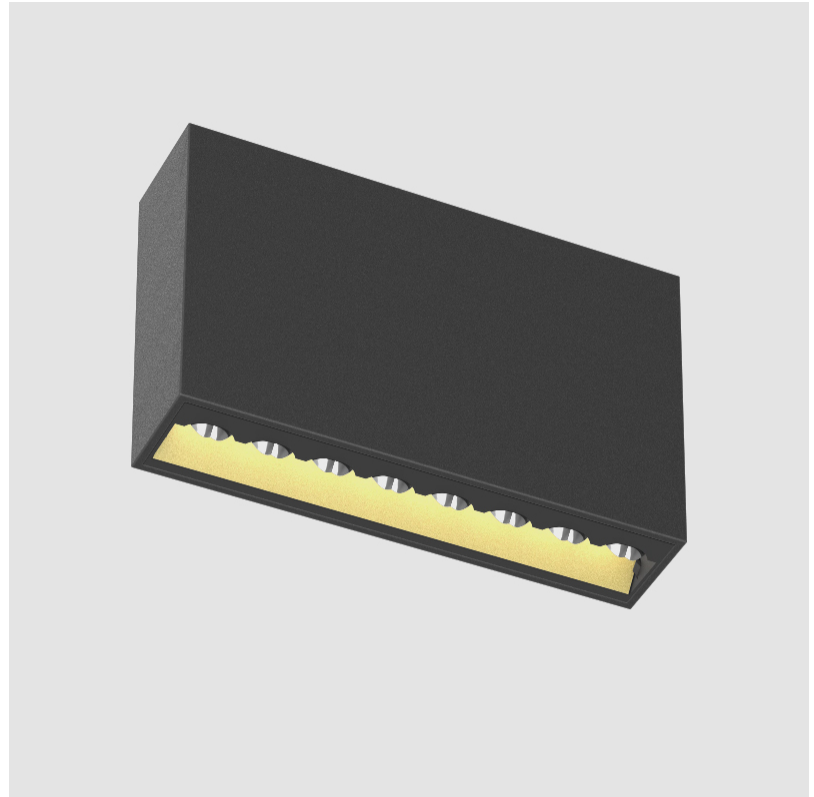

GENERAL

Series: Magiq Hollow Wallwash
Subseries: Magiq Hollow Wallwash
Brand: Prolicht
Division: Architectural
Mounting Type: Surface
Mounting Location: Ceiling
Subcategory: Wallwash

PHYSICAL

Shape: Rectangle
Length (mm): 174
Length (in): 6 7/8
Width (mm): 42
Width (in): 1 5/8
Height (mm): 109
Height (in): 4 5/16
Light Distribution: Direct
Fixture Finish: SSR / BKV / CWI / CRY / HAB / UFT / ITA / RUA / FTG / MYG / LOD / PUS / FRO / FUP / KIA / POP / BLS / SPG / MEY / GOH / GUM / CHC / COM / ABZ / JAG / OBR / MOS / ROR
Holder Finish: WHI / BLK
Accent Finish: SSR / BKV / CWI / CRY / HAB / LAG / UFT / ITA / RUA / RUR / MIC / FTG / MYG / TWT / LOD / PUS / FRO / FUP / KIA / POP / BLS / SPG / MEY / GOH / GUM / CHC / COM / ABZ / JAG
Fixture Material: Aluminum Die Cast

ELECTRICAL

Lamp Type: LED (Zhaga Standard)
Input Wattage (W): 19
Total Output Wattage (W): 17.3
Dimming: Tri-Mode (Non-Dimming and Phase Dimming (120Vac only) and 0-10V Dimming)
Driver Included: Yes
Driver Location: Integrated
Driver Type: Constant Current - Universal
Driver Class: Class 1
Input Voltage (V): 120 - 277
Constant Current (MA): 700mA

LED

Number of LEDs: 4
Color Temperature (°K): 2700 / 3000 / 3500 / 4000
Max. Delivered Lumen (lm): 1270 / 1270 / 1513 / 1544
Nominal Lumen (lm): 1492 / 1492 / 1778 / 1814
CRI: >90 CRI
Efficiency (%): 80
Lamp Life (hrs): 50000

OPTICAL

Adjustability: Fixed

RATINGS AND CERTIFICATIONS

Certified By: Certified for North American Standards
IP rating: IP20