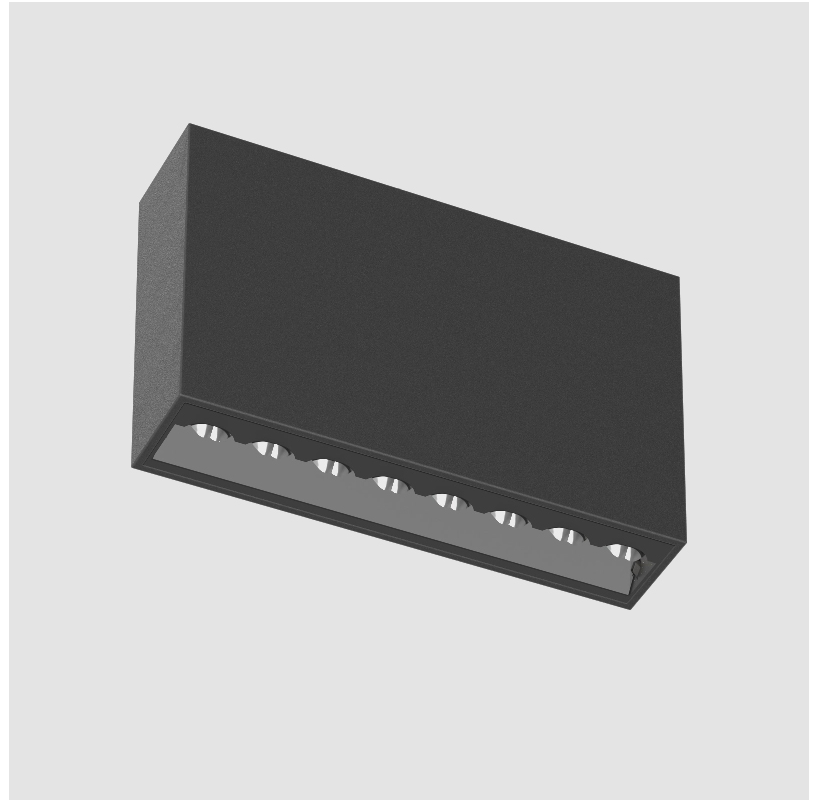

MAGIQ HOLLOW WALLWASH SURFACE

A3D187-

base number Color Finish Finishes
 Temperature Options (Diamond)

- To build a product code in our configurator select the specify button on the base model # product page
- To build a manual product code on this datasheet choose from the options listed below in blue font and add the suffix to the base model #

GENERAL

Series: Magiq Hollow Wallwash
 Subseries: Magiq Hollow Wallwash
 Brand: Prolight
 Division: Architectural
 Mounting Type: Surface
 Mounting Location: Ceiling
 Subcategory: Wallwash

PHYSICAL

Shape: Rectangle
 Length (mm): 174
 Length (in): 6 ⁷/₈
 Width (mm): 42
 Width (in): 1 ⁵/₈
 Height (mm): 109
 Height (in): 4 ⁵/₁₆
 Light Distribution: Direct
 Fixture Finish: SSR / BKV / CWI / CRY / HAB / UFT / ITA / RUA / FTG / MYG / LOD / PUS / FRO / FUP / KIA / POP / BLS / SPG / MEY / GOH / GUM / CHC / COM / ABZ / JAG / OBR / MOS / ROR
 Holder Finish: WHI / BLK
 Fixture Material: Aluminum Die Cast

OPTICAL

Adjustability: Fixed

RATINGS AND CERTIFICATIONS

Certified By: Certified for North American Standards
 IP rating: IP20

MAGIQ HOLLOW WALLWASH SURFACE

A3D187-

PROJECT _____

TYPE _____

GENERAL

Series: Magiq Hollow Wallwash
 Subseries: Magiq Hollow Wallwash
 Brand: Prolicht
 Division: Architectural
 Mounting Type: Surface
 Mounting Location: Ceiling
 Subcategory: Wallwash

PHYSICAL

Shape: Rectangle
 Length (mm): 174
 Length (in): 6 ⁷/₈
 Width (mm): 42
 Width (in): 1 ⁵/₈
 Height (mm): 109
 Height (in): 4 ⁵/₁₆
 Light Distribution: Direct
 Fixture Finish: SSR / BKV / CWI / CRY / HAB / UFT / ITA / RUA / FTG / MYG / LOD / PUS / FRO / FUP / KIA / POP / BLS / SPG / MEY / GOH / GUM / CHC / COM / ABZ / JAG / OBR / MOS / ROR
 Holder Finish: WHI / BLK
 Accent Finish: SSR / BKV / CWI / CRY / HAB / LAG / UFT / ITA / RUA / RUR / MIC / FTG / MYG / TWT / LOD / PUS / FRO / FUP / KIA / POP / BLS / SPG / MEY / GOH / GUM / CHC / COM / ABZ / JAG
 Fixture Material: Aluminum Die Cast