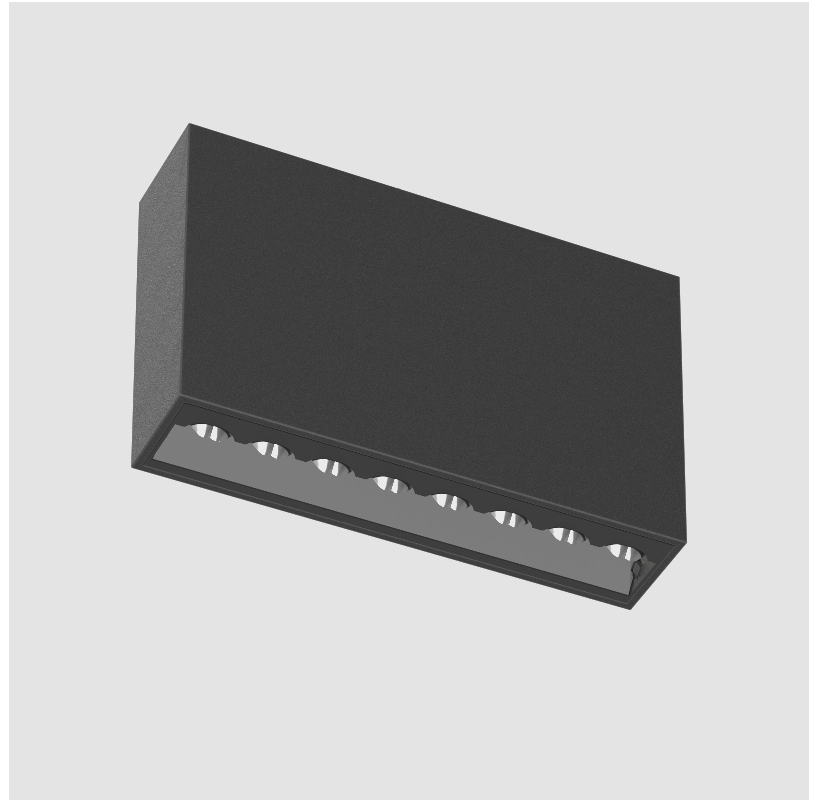

MAGIQ HOLLOW WALLWASH SURFACE

A3D187-

base number Color Finish Finishes
 Temperature Options (Diamond)

- To build a product code in our configurator select the specify button on the base model # product page
- To build a manual product code on this datasheet choose from the options listed below in blue font and add the suffix to the base model #

GENERAL

Series: Magiq Hollow Wallwash
 Subseries: Magiq Hollow Wallwash
 Brand: Prolicht
 Division: Architectural
 Mounting Type: Surface
 Mounting Location: Ceiling
 Subcategory: Wallwash

PHYSICAL

Shape: Rectangle
 Length (mm): 174
 Length (in): 6 ⁷/₈
 Width (mm): 42
 Width (in): 1 ⁵/₈
 Height (mm): 109
 Height (in): 4 ⁵/₁₆
 Light Distribution: Direct
 Fixture Finish: SSR / BKV / CWI / CRY / HAB / UFT / ITA / RUA / FTG / MYG / LOD / PUS / FRO / FUP / KIA / POP / BLS / SPG / MEY / GOH / GUM / CHC / COM / ABZ / JAG / OBR / MOS / ROR
 Holder Finish: WHI / BLK
 Fixture Material: Aluminum Die Cast

OPTICAL

Adjustability: Fixed

RATINGS AND CERTIFICATIONS

Certified By: Certified for North American Standards
 IP rating: IP20

MAGIQ HOLLOW WALLWASH SURFACE

A3D187-

PROJECT

TYPE

GENERAL

Series: Magiq Hollow Wallwash
 Subseries: Magiq Hollow Wallwash
 Brand: Prolicht
 Division: Architectural
 Mounting Type: Surface
 Mounting Location: Ceiling
 Subcategory: Wallwash

PHYSICAL

Shape: Rectangle
 Length (mm): 174
 Length (in): 6 7/8
 Width (mm): 42
 Width (in): 1 5/8
 Height (mm): 109
 Height (in): 4 5/16
 Light Distribution: Direct
 Fixture Finish: SSR / BKV / CWI / CRY / HAB / UFT / ITA / RUA / FTG / MYG / LOD / PUS / FRO / FUP / KIA / POP / BLS / SPG / MEY / GOH / GUM / CHC / COM / ABZ / JAG / OBR / MOS / ROR
 Holder Finish: WHI / BLK
 Accent Finish: SSR / BKV / CWI / CRY / HAB / LAG / UFT / ITA / RUA / RUR / MIC / FTG / MYG / TWT / LOD / PUS / FRO / FUP / KIA / POP / BLS / SPG / MEY / GOH / GUM / CHC / COM / ABZ / JAG
 Fixture Material: Aluminum Die Cast