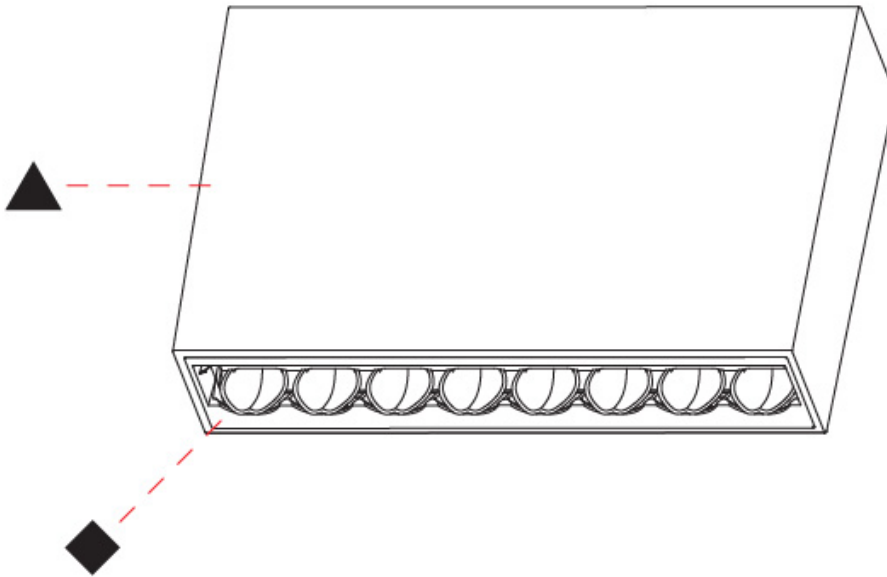

MAGIQ HOLLOW WALLWASH SURFACE

A3D187-

PROJECT _____

TYPE _____

SPECIFIER _____

QUANTITY _____

DATE _____

A